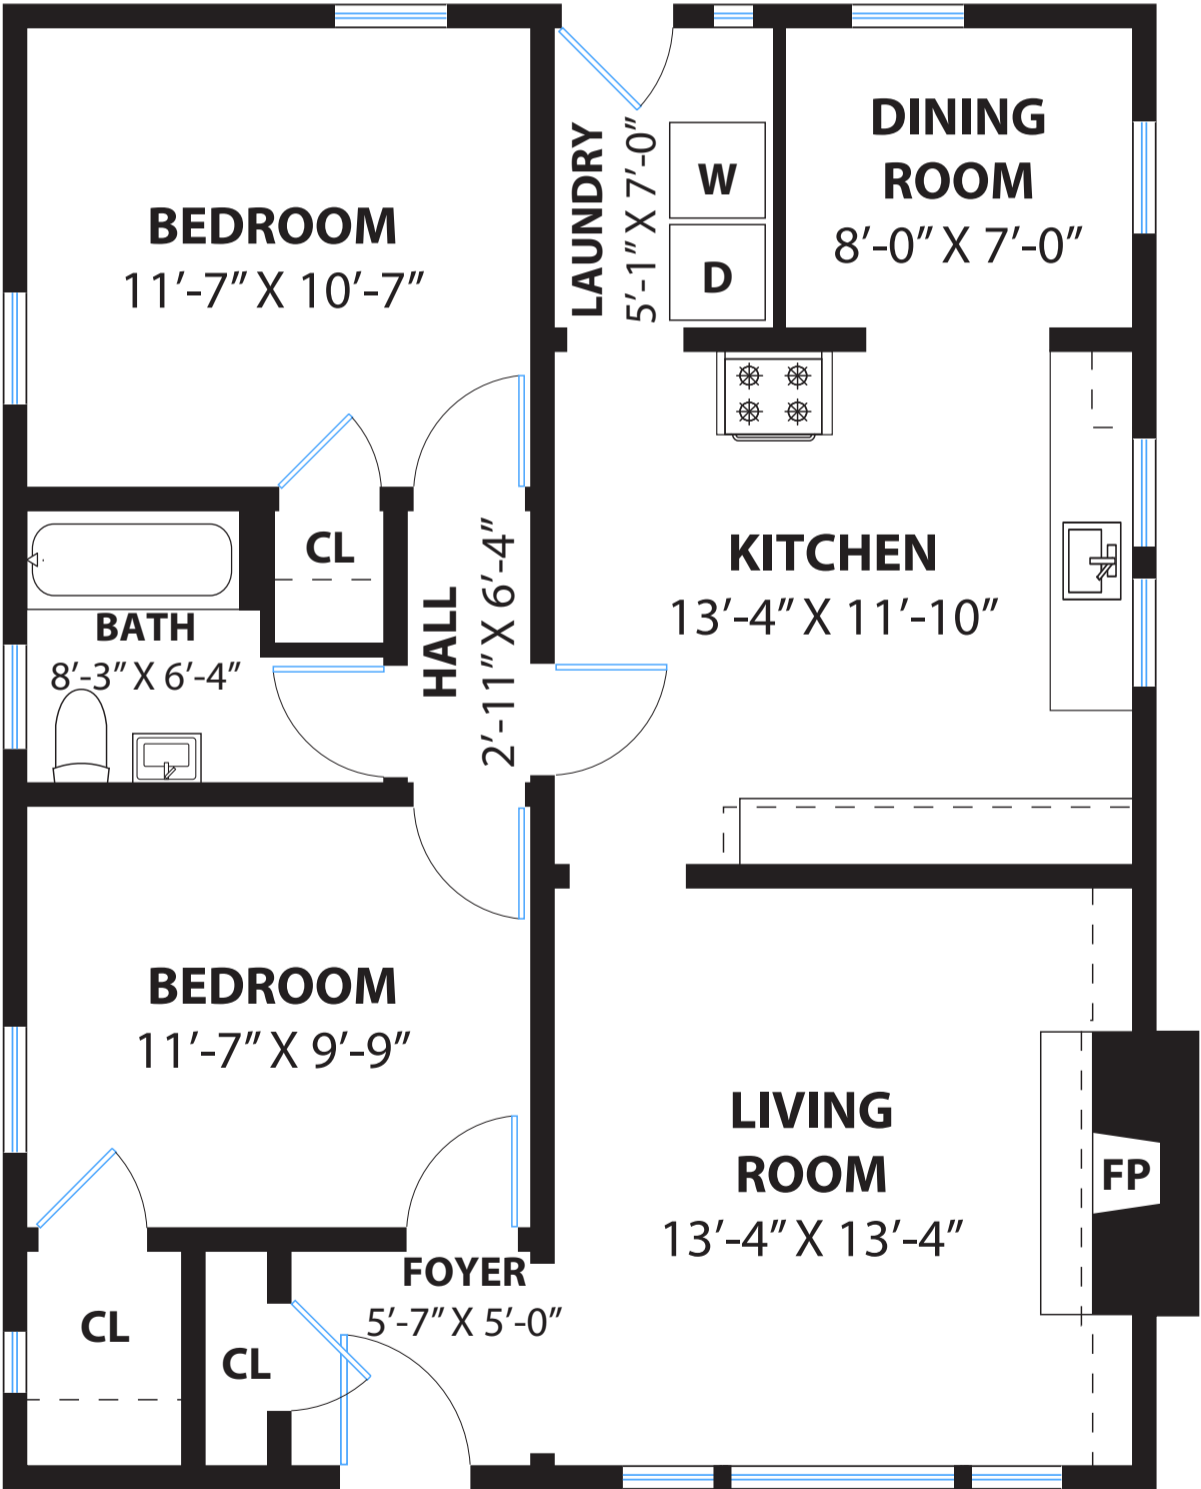

2720 MADELINE STREET

OAKLAND

DETACHED STUDIO

PROPERTY SQ FT INFORMATION

MEASUREMENTS CALCULATED TO THE EXTERIOR WALLS

MAIN HOUSE: 883 SQ FT
DETACHED STUDIO: 246 SQ FT
COMBINED: 1129 SQ FT

MAIN ENTRY