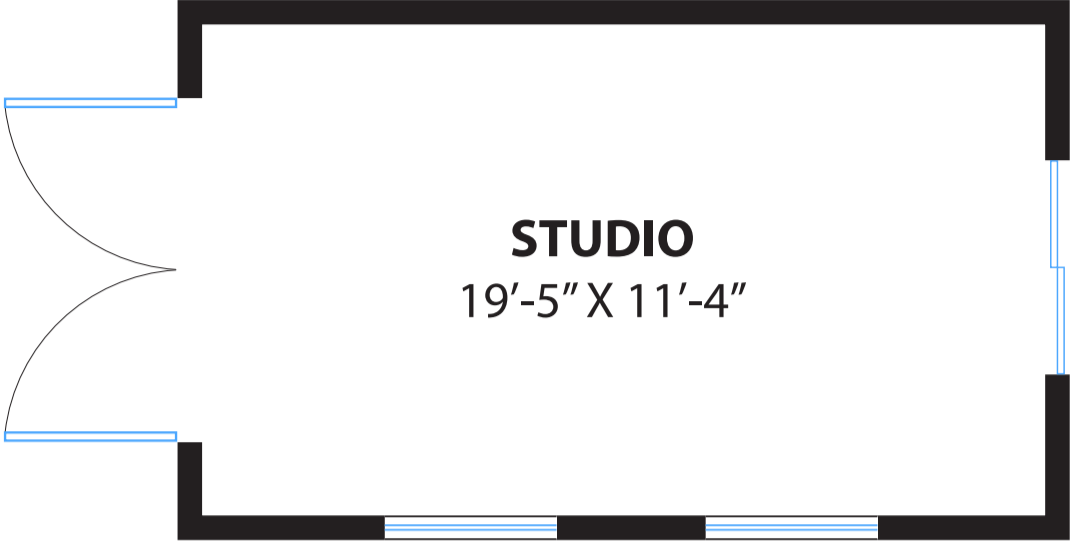

2720 MADELINE STREET

OAKLAND

DETACHED STUDIO

PROPERTY SQ FT INFORMATION

MEASUREMENTS CALCULATED TO THE EXTERIOR WALLS

MAIN HOUSE: 883 SQ FT
DETACHED STUDIO: 246 SQ FT
COMBINED: 1129 SQ FT

MAIN ENTRY